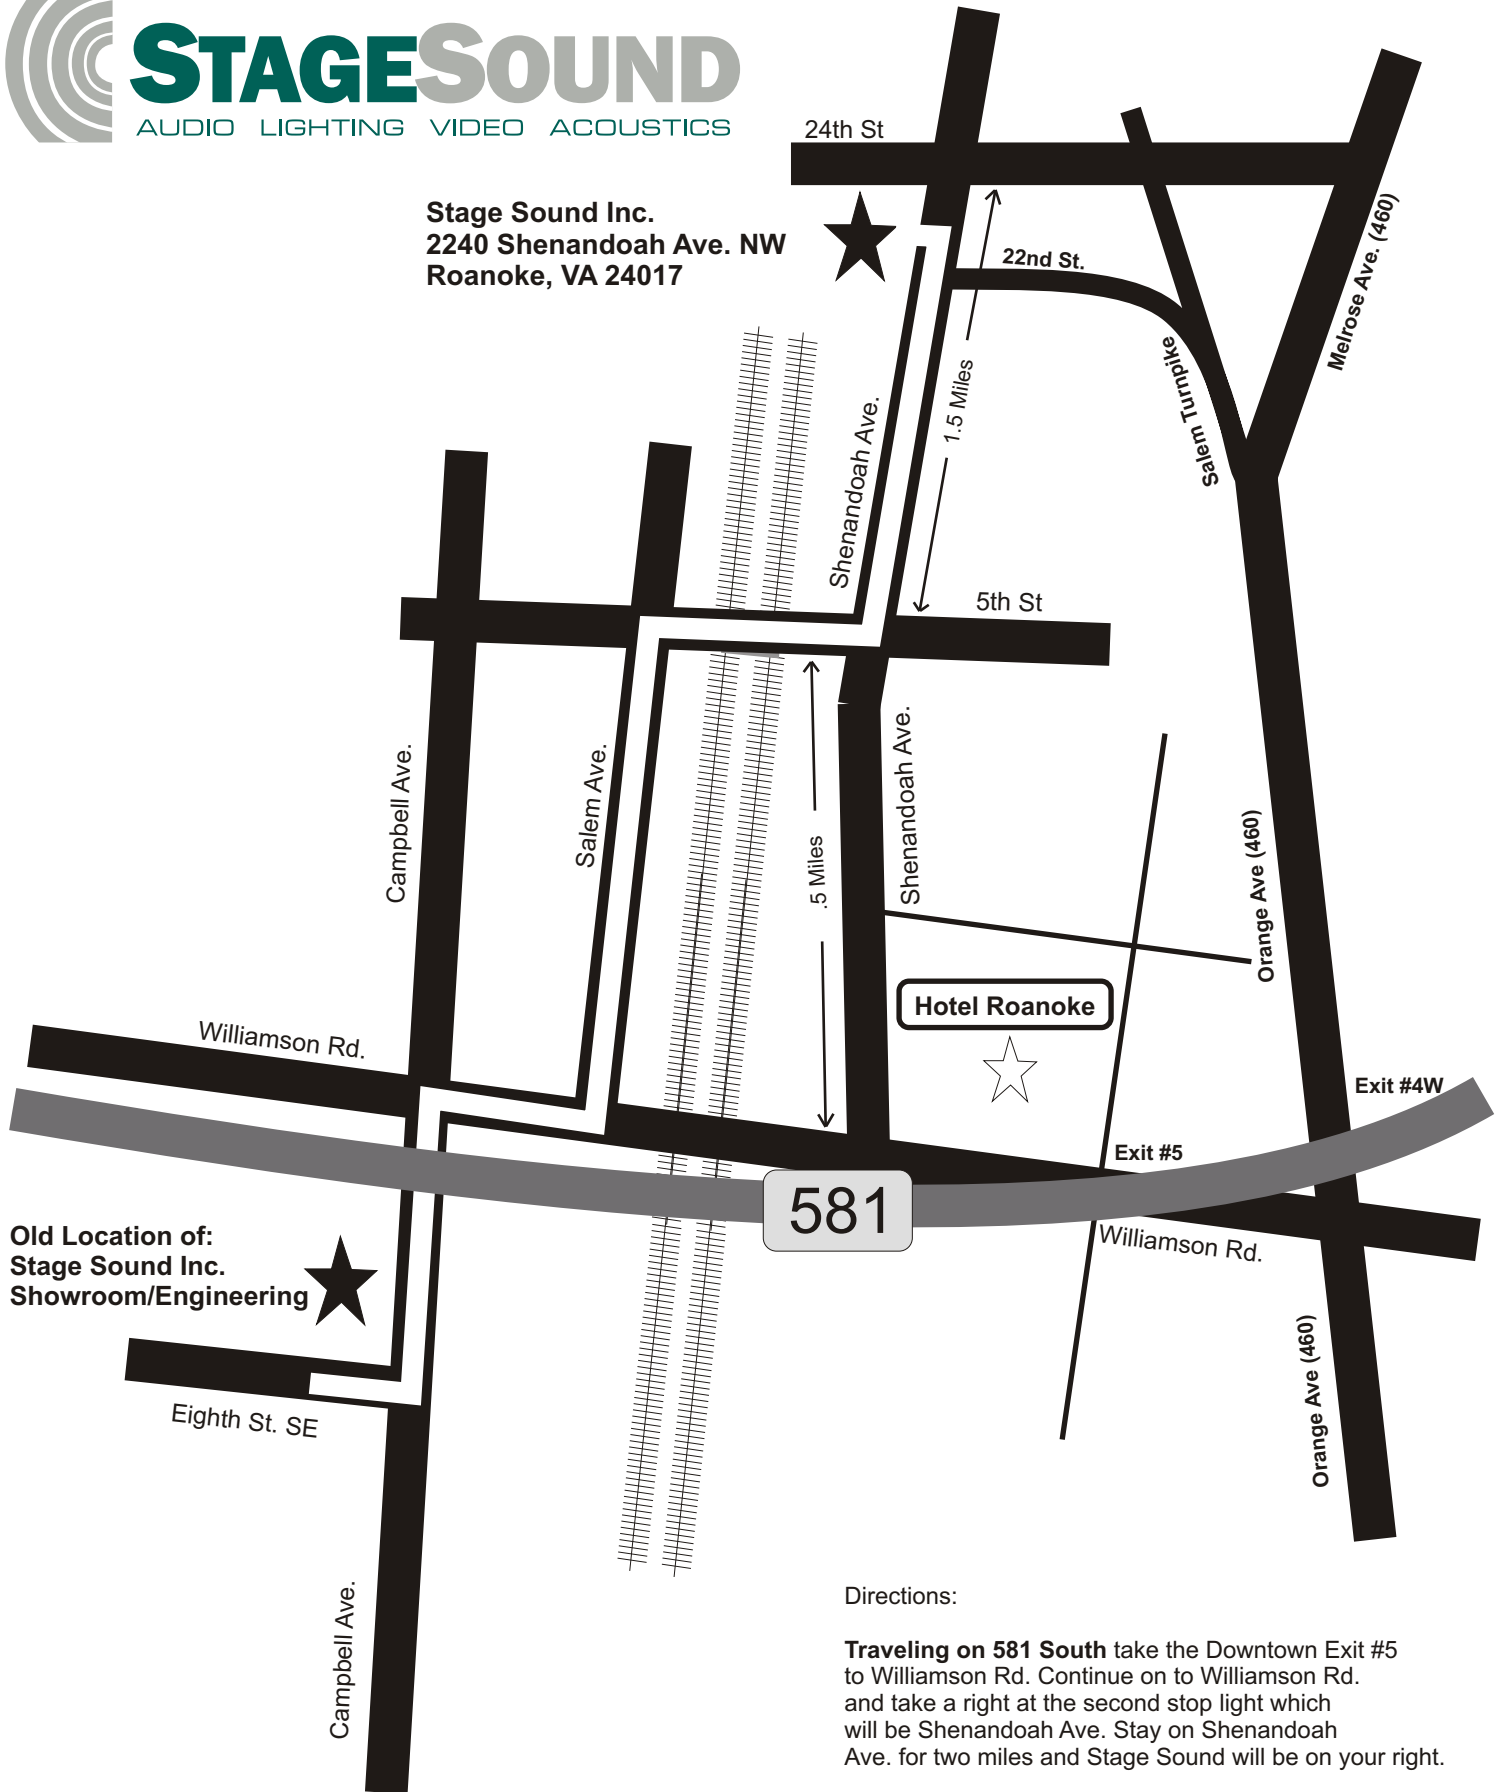

Stage Sound Inc.
2240 Shenandoah Ave. NW
Roanoke, VA 24017

Directions:

Traveling on 581 South take the Downtown Exit #5 to Williamson Rd. Continue on to Williamson Rd. and take a right at the second stop light which will be Shenandoah Ave. Stay on Shenandoah Ave. for two miles and Stage Sound will be on your right.

Traveling on 581 North take the Orange Ave Exit #4W. Stay on Orange Ave. West 1.9 Miles then keep straight on to Salem Turnpike NW. Continue straight on to 22nd. St NW until you reach Shenandoah Ave. Stage Sound will be across the street.